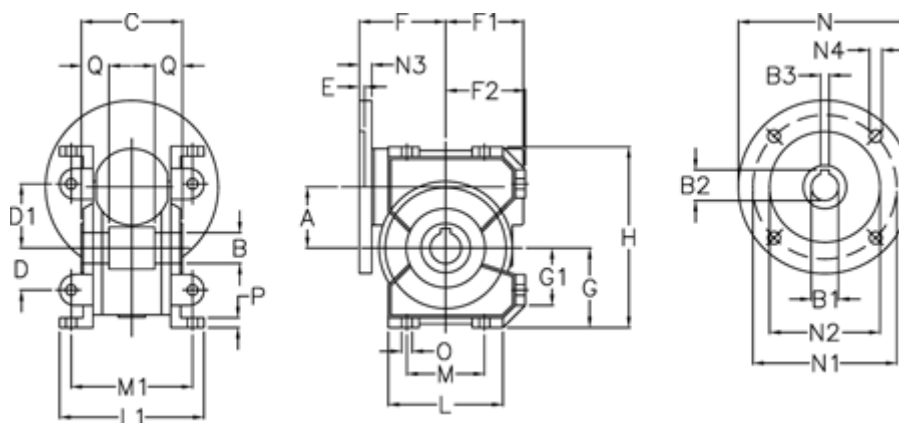

# Data Sheet

Article number: 3902049070022  
 Description: Worm gear  
 VF 49-U-70-63B5

## Measures

A = 49.5	E = 3	L = 93	N4 = 9.5
B = 25 H7	F = 70	L1 = 117	O = 8.5
B1 E7 = 11	F1 = 63	M = 63	P = 8
B2 = 12.8	F2 = 64.5	M1 = 98.5	Q = 22.5
B3 H9 = 4	G = 64.5	N = 140	
C = 82	G1 = 46.5	N1 = 115	
D = 34	H = 146.5	N2 = 95	
D1 = 52	H1 = 110.5	N3 = 10.5	